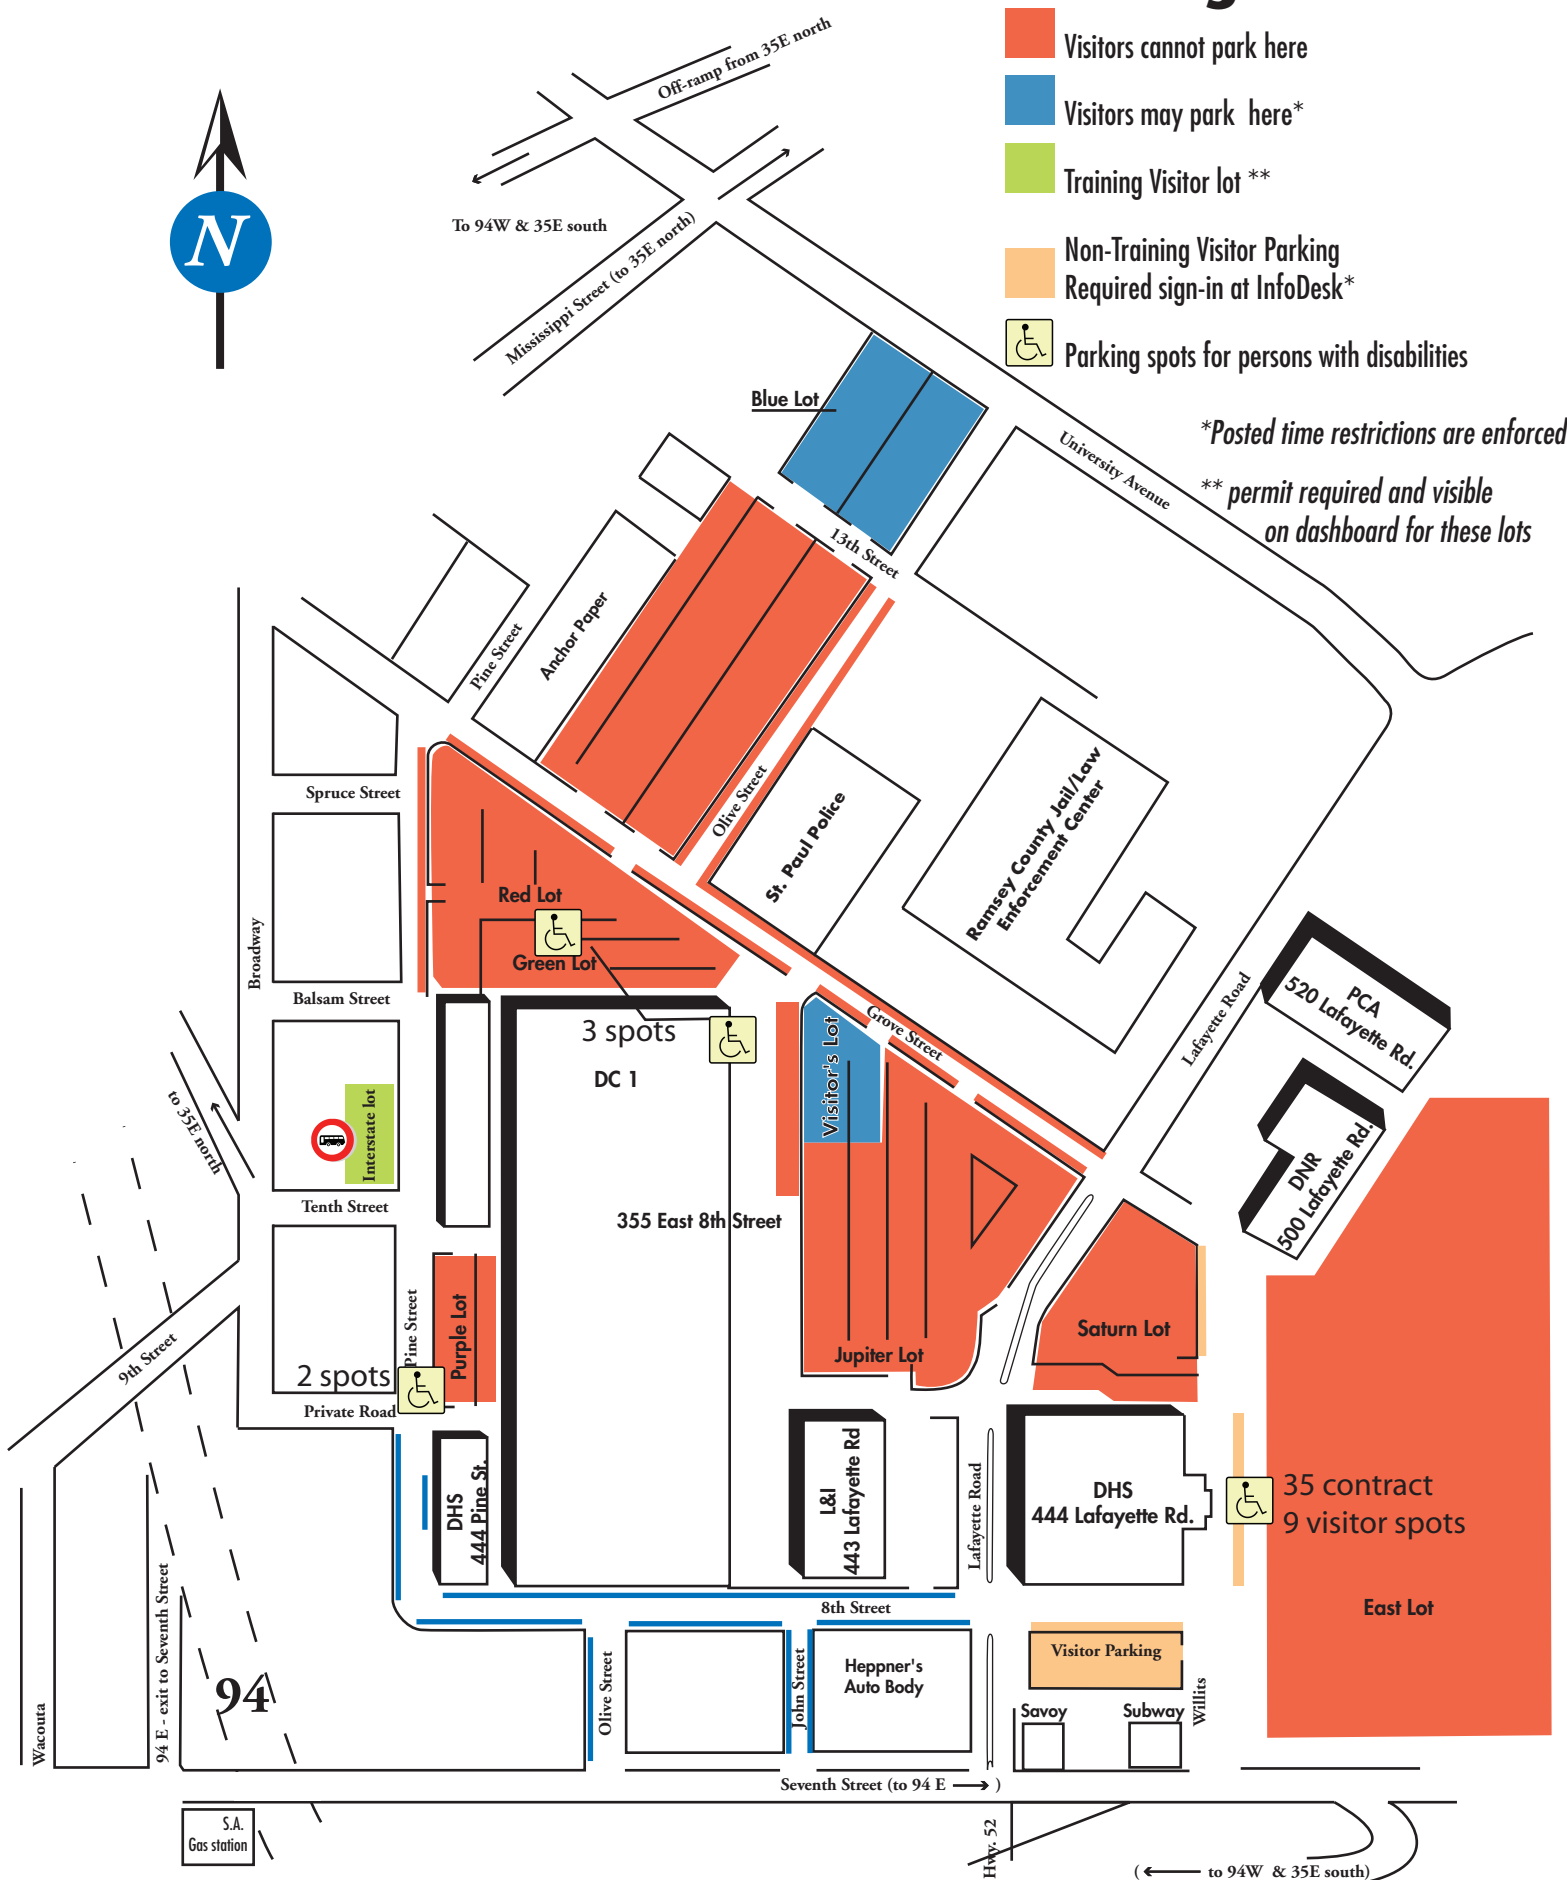

444 & Training Visitor Parking Locations

- Visitors cannot park here
- Visitors may park here*
- Training Visitor lot**
- Non-Training Visitor Parking
Required sign-in at InfoDesk*
- Parking spots for persons with disabilities

*Posted time restrictions are enforced
 ** permit required and visible on dashboard for these lots

94

S.A. Gas station

Hwy. 52

(← to 94W & 35E south)